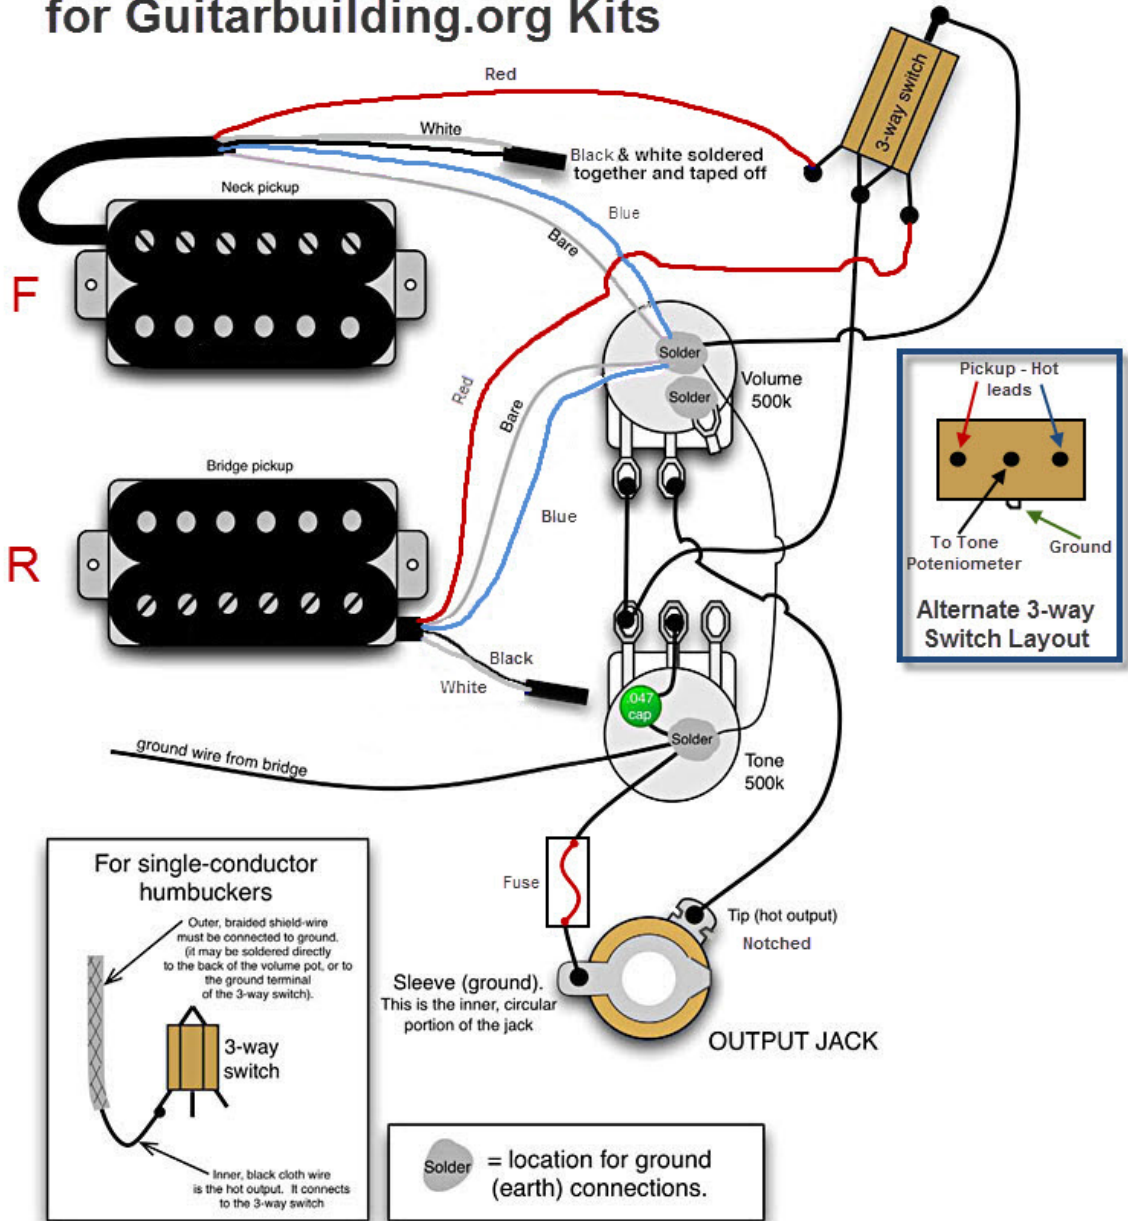

# 2 Humbuckers, 1 Volume, 1 Tone, 3 Way Switch

## Mighty Mite Custom Diagram for Guitarbuilding.org Kits

Original diagram supplied By